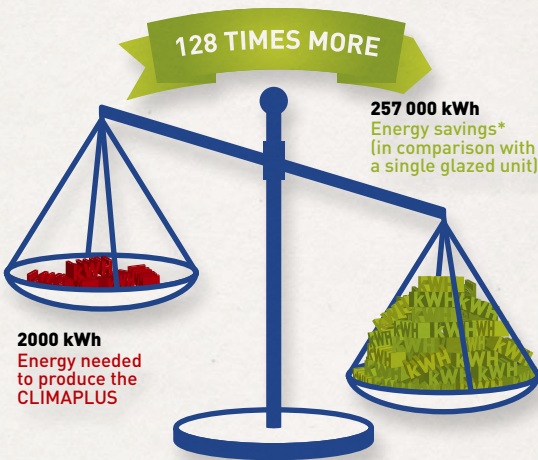

Life Cycle Assessment, the most rigorous and comprehensive tool

①

An approach **based on international standards** (ISO), known and acknowledged by all;

②

Rigorous and scientific calculations **verified by an independent third party**;

③

The **most comprehensive level of environmental assessment** covering all stages in the glass life cycle and all environmental impacts.

The Life Cycle Assessment makes it possible to improve our environmental footprint, and then to eco-innovate, i.e. create new glazing products, even more planet-friendly, from design stage to disposal.

A significant result: glass gives more energy than it takes

* Calculations are made for a house (100m² with 15m² of CLIMAPLUS 4-16-4 mm), in primary energy, in France for the 30 years of lifetime of the glazing. The results could be different for other countries.