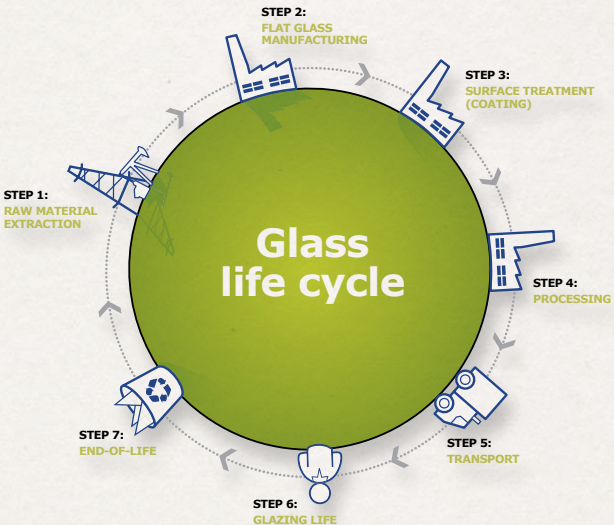

THE MOST COMPREHENSIVE
APPROACH:
LIFE CYCLE ASSESSMENT

First glass processor to
evaluate its product's
total environmental
footprint

Glassolutions, always committed

Protecting the environment means **knowing and improving our ecological footprint on a daily basis**:

- reducing our consumption of energy, water, raw materials, CO₂ emissions at production stage,
- increasing the energy savings benefits of our glazing during use,
- working on recycling our products at the end of their life...

Life Cycle Assessment: a tool underpinning this commitment

Glassolutions is the first glass processor to have put its glass products through Life Cycle Assessments.

Life Cycle Assessment (LCA) is a means to evaluate the ecological footprint:

- at **every stage in the product's life**;
- by studying all **environmental impacts generated** (CO₂ emissions, energy and water consumption, air pollution, waste generation...)

Life Cycle Assessment, the most rigorous and comprehensive tool